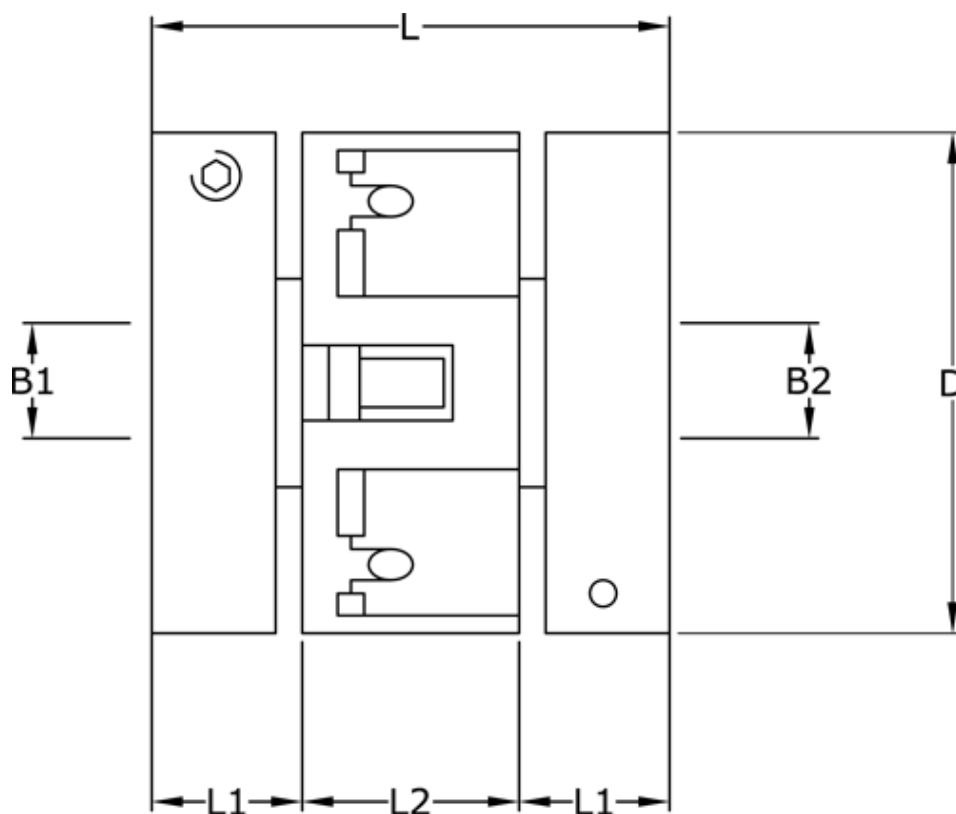

Data Sheet

Article number: 3322207182222

Description: Uni-Lat Coupling size 207.18.22.22
clamp hub, bore 6/6 mm

Measures

B1	= 6
B2	= 6
D	= 18
L	= 19.1
L1	= 7.0
L2	= 5.1
Screw	= M3